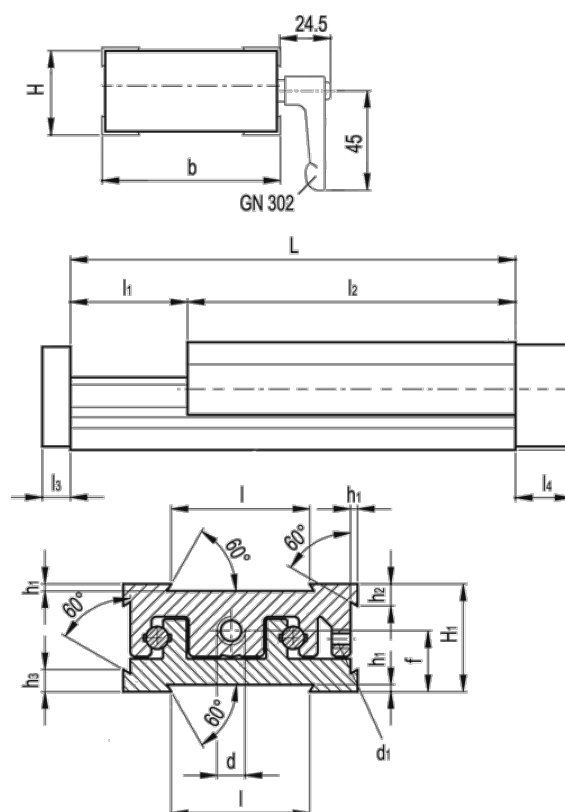

# Data Sheet

Article number: 20783011

Description: Adjustable slide unit  
GN 900-50-120-50-S-2

## Measures

$b = 50$	$h3 = 7.0$
$d = M6 \times 1$	$l = 30$
$d1 = M4$	$L - l1 = 120-50$
$f = 13.0$	$l2 = 70$
$H = 23.0$	$l3 = 6$
$h1 = 1.5$	$l4 = 12$
$H1 = 23$	
$h2 = 4.5$	